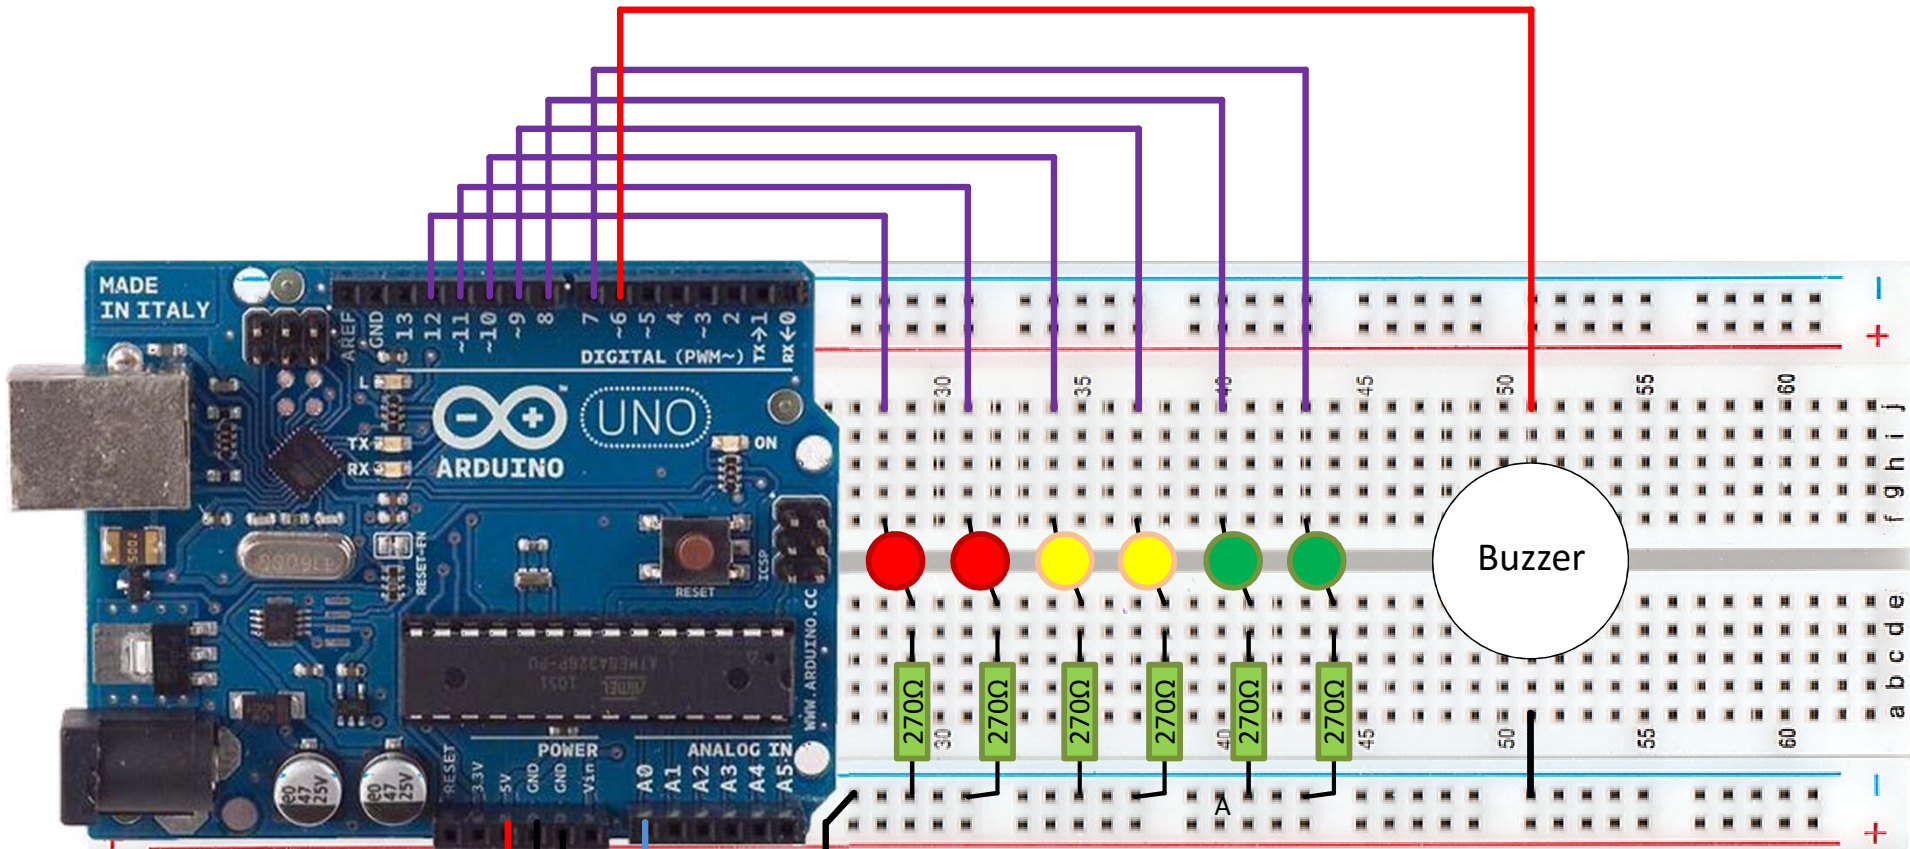

# Sonar Demo:

# Potentiometer Demo:

# UNO Demo Board

Battery Pack 6 x AA

Battery Pack 6 x AA

UNO Demo Board

Battery Pack 6 x AA

Speed of sound: 340 m/s  
 Distance = speed x Time / 2  
 Distance in cm = echo pulse width in µS / 58  
 Distance in inches = echo pulse width in µS / 148  
 Range: 2cm min – 4m max.