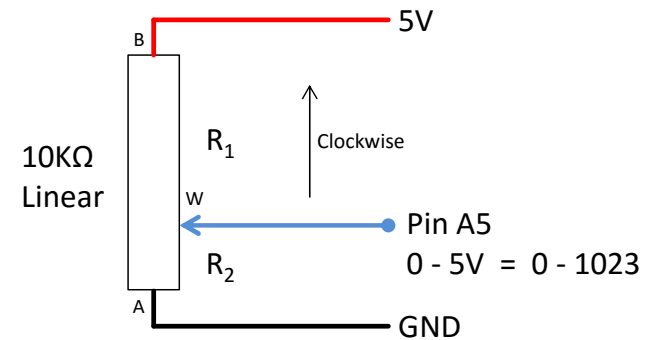

# UNO Demo Board

Battery Pack 6 x AA

Battery Pack 6 x AA

UNO Demo Board

Battery Pack 6 x AA

Speed of sound: 340 m/s  
 Distance = speed x Time / 2  
 Distance in cm = echo pulse width in µS / 58  
 Distance in inches = echo pulse width in µS / 148  
 Range: 2cm min – 4m max.