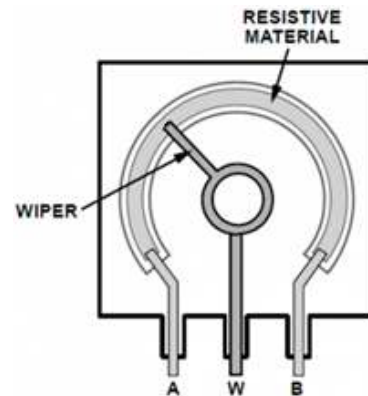

# UNO Demo Board

Battery Pack 6 x AA

Battery Pack 6 x AA

UNO Demo Board

Battery Pack 6 x AA

Speed of sound: 340 m/s  
 Distance = speed x Time / 2  
 Distance in cm = echo pulse width in µS / 58  
 Distance in inches = echo pulse width in µS / 148  
 Range: 2cm min – 4m max.