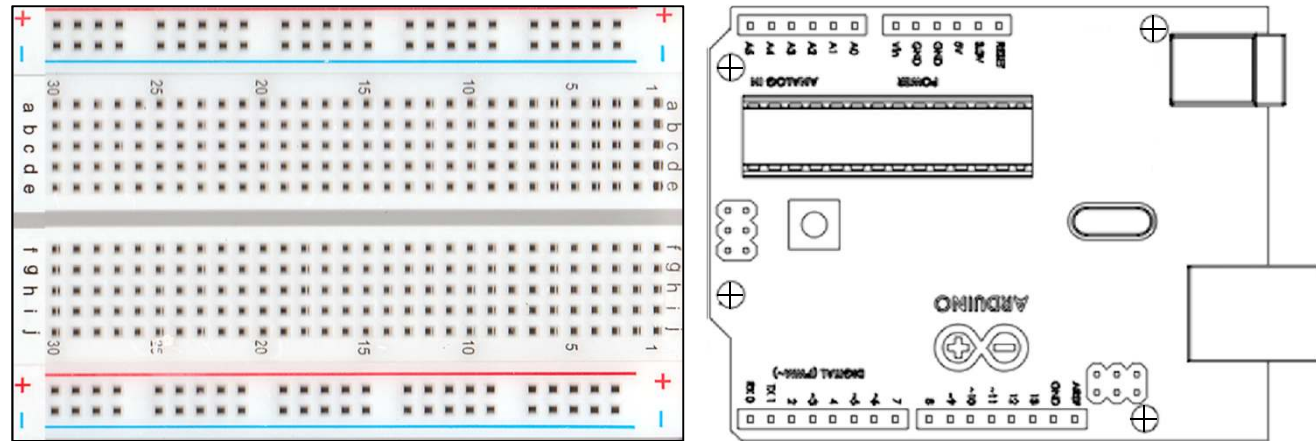

# Potentiometer Demo:

# UNO Demo Board

Battery Pack 6 x AA

Battery Pack 6 x AA

UNO Demo Board

Battery Pack 6 x AA

Speed of sound: 340 m/s  
 Distance = speed x Time / 2  
 Distance in cm = echo pulse width in µS / 58  
 Distance in inches = echo pulse width in µS / 148  
 Range: 2cm min – 4m max.