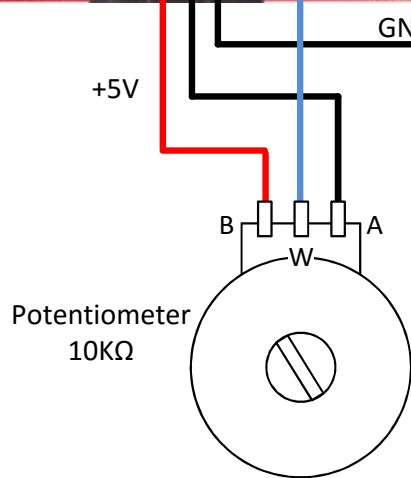

# UNO Demo Board

Battery Pack 6 x AA

Battery Pack 6 x AA

UNO Demo Board

Battery Pack 6 x AA

Speed of sound: 340 m/s  
 Distance = speed x Time / 2  
 Distance in cm = echo pulse width in µS / 58  
 Distance in inches = echo pulse width in µS / 148  
 Range: 2cm min – 4m max.