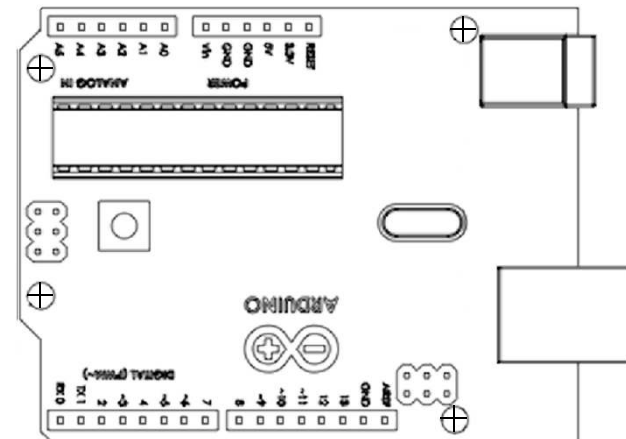

# UNO Demo Board

Battery Pack 6 x AA

Battery Pack 6 x AA

UNO Demo Board

Battery Pack 6 x AA

Speed of sound: 340 m/s  
 Distance = speed x Time / 2  
 Distance in cm = echo pulse width in µS / 58  
 Distance in inches = echo pulse width in µS / 148  
 Range: 2cm min – 4m max.