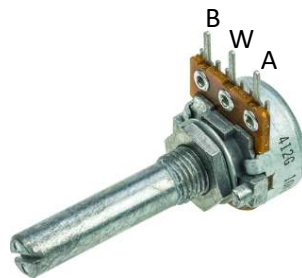

# Potentiometer Demo:

# UNO Demo Board

Battery Pack 6 x AA

Battery Pack 6 x AA

UNO Demo Board

Battery Pack 6 x AA

Speed of sound: 340 m/s  
 Distance = speed x Time / 2  
 Distance in cm = echo pulse width in µS / 58  
 Distance in inches = echo pulse width in µS / 148  
 Range: 2cm min – 4m max.