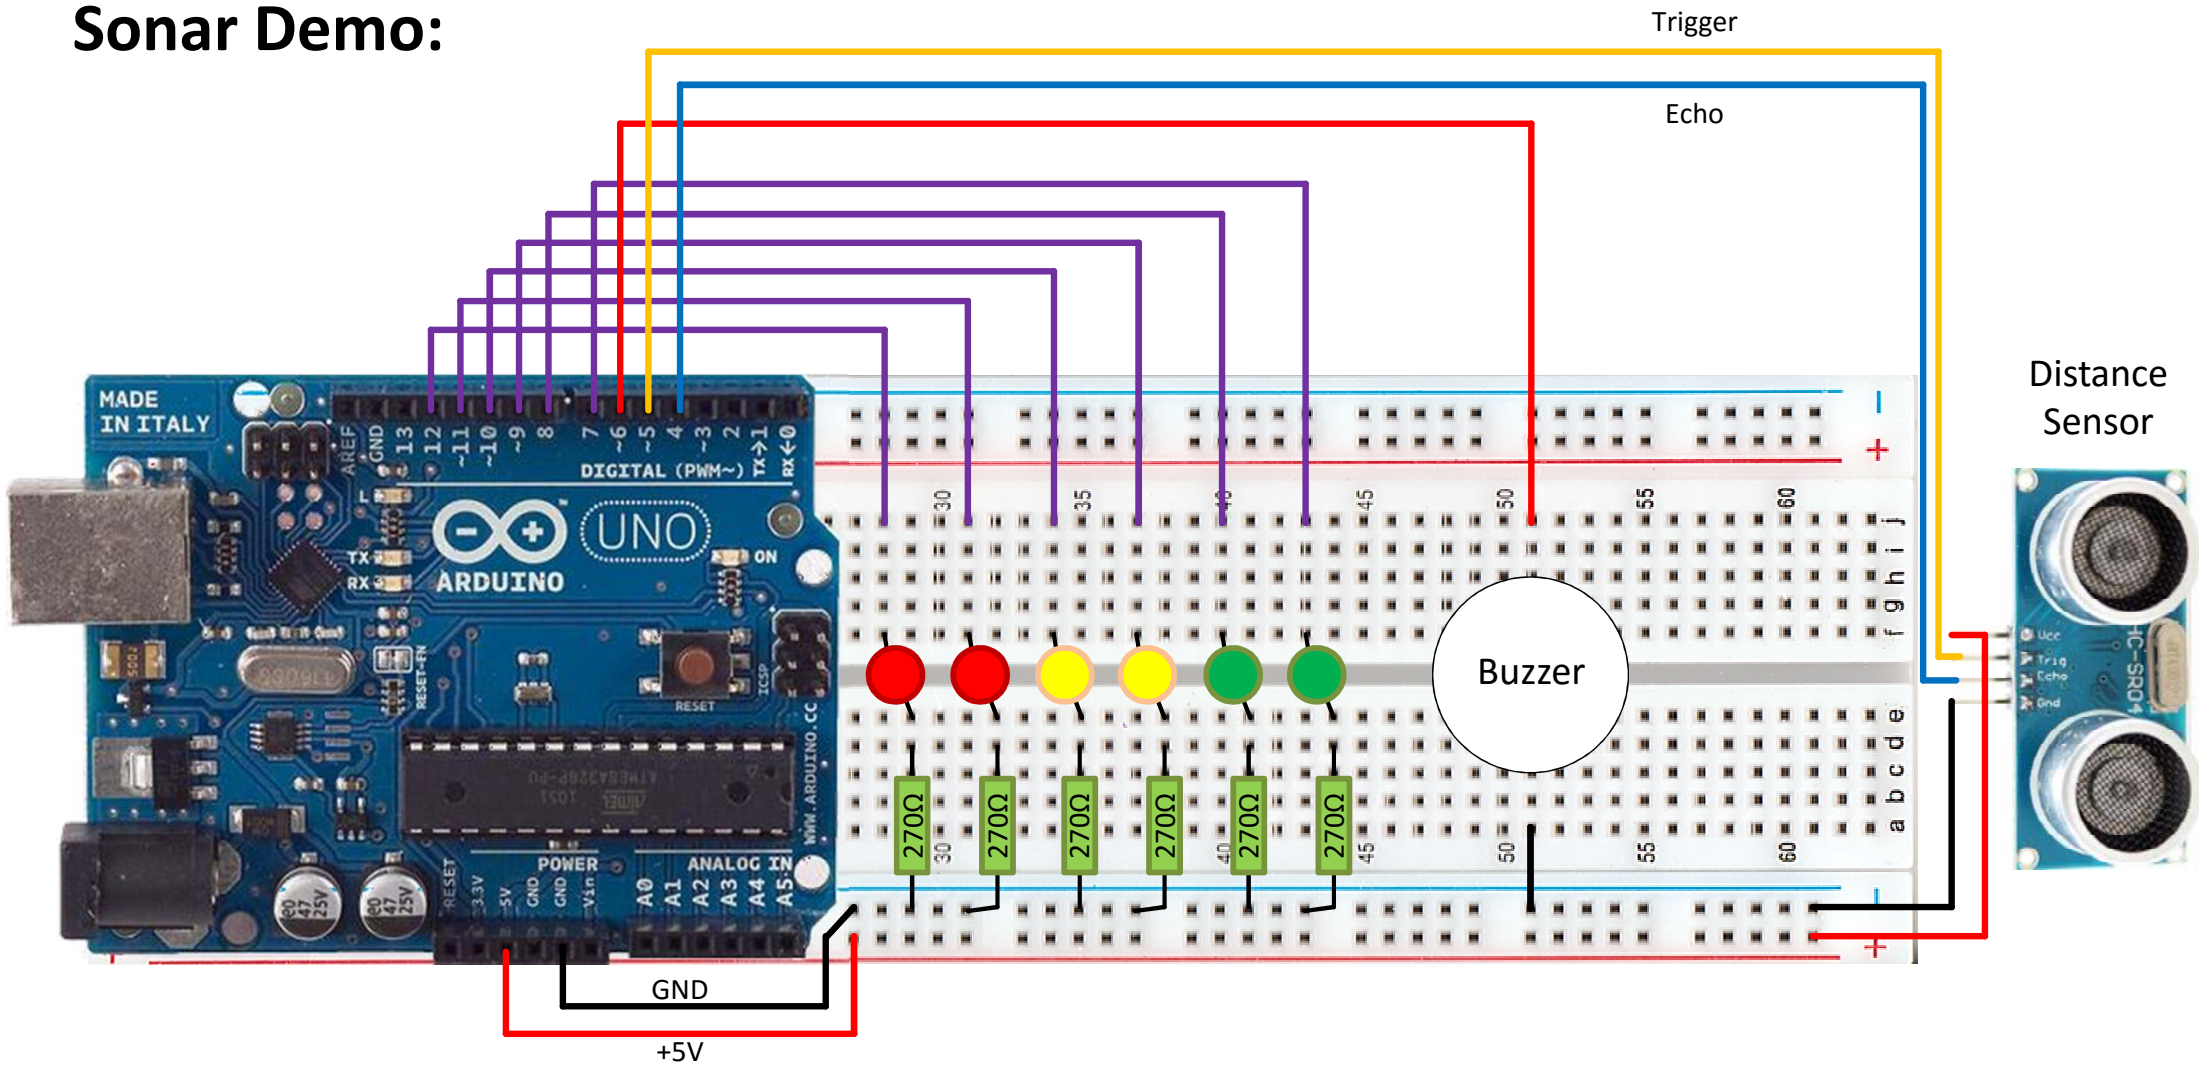

# Sonar Demo:

# Potentiometer Demo:

# UNO Demo Board

Battery Pack 6 x AA

Battery Pack 6 x AA

UNO Demo Board

Battery Pack 6 x AA

Speed of sound: 340 m/s  
 Distance = speed x Time / 2  
 Distance in cm = echo pulse width in µS / 58  
 Distance in inches = echo pulse width in µS / 148  
 Range: 2cm min – 4m max.

# UNO Demo Board - Sonar