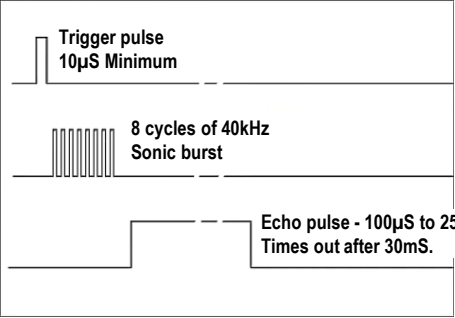

# UNO Demo Board

Battery Pack 6 x AA

Battery Pack 6 x AA

UNO Demo Board

Battery Pack 6 x AA

Speed of sound: 340 m/s  
 Distance = speed x Time / 2  
 Distance in cm = echo pulse width in µS / 58  
 Distance in inches = echo pulse width in µS / 148  
 Range: 2cm min – 4m max.