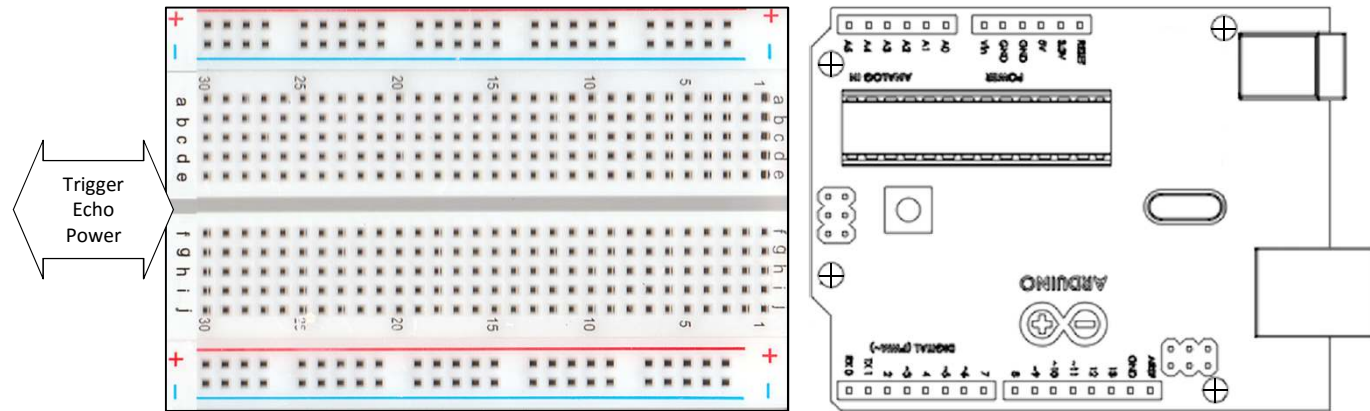

Cutting Sheet

Battery Pack 6 x AA

Speed of sound: 340 m/s
 Distance = speed x Time / 2
 Distance in cm = echo pulse width in µS / 58
 Distance in inches = echo pulse width in µS / 148
 Range: 2cm min – 4m max.

UNO Demo Board - Sonar