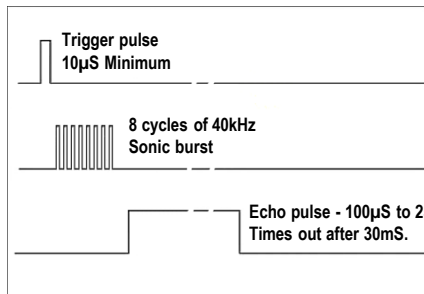

Cutting Sheet

Battery Pack 6 x AA

Speed of sound: 340 m/s
 Distance = speed x Time / 2
 Distance in cm = echo pulse width in µS / 58
 Distance in inches = echo pulse width in µS / 148
 Range: 2cm min – 4m max.